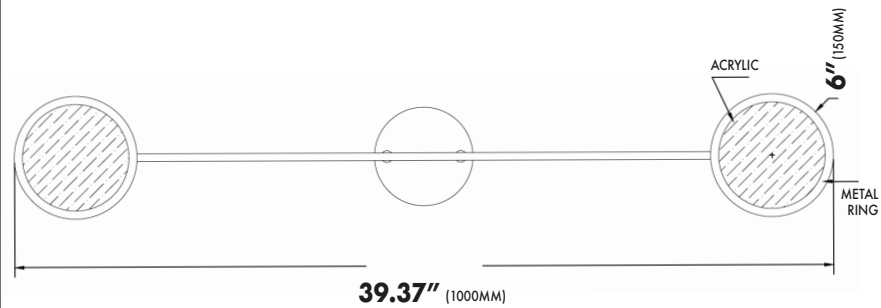

TORINO SERIES
VAP2192AB

LIGHT SPECIFICATIONS LED PENDANT

SPECIFICATIONS

• LUMENS	866.6 LM
• WATTS	15.77 W
• VOLTAGE	120V
• CRI	90
• CCT	3000K
• IP RATED	DRY LOCATION - IP20
• MATERIAL	ALUMINUM / ACRYLIC
• FINISH	ANTIQUE BRASS
• LIFETIME	50000 HOURS
• DIMMABLE	YES
• WARRANTY	5-YEAR LIMITED

THE MEASUREMENTS ARE ROUNDED TO THE NEAREST 1/4"

AVAILABLE FINISHES