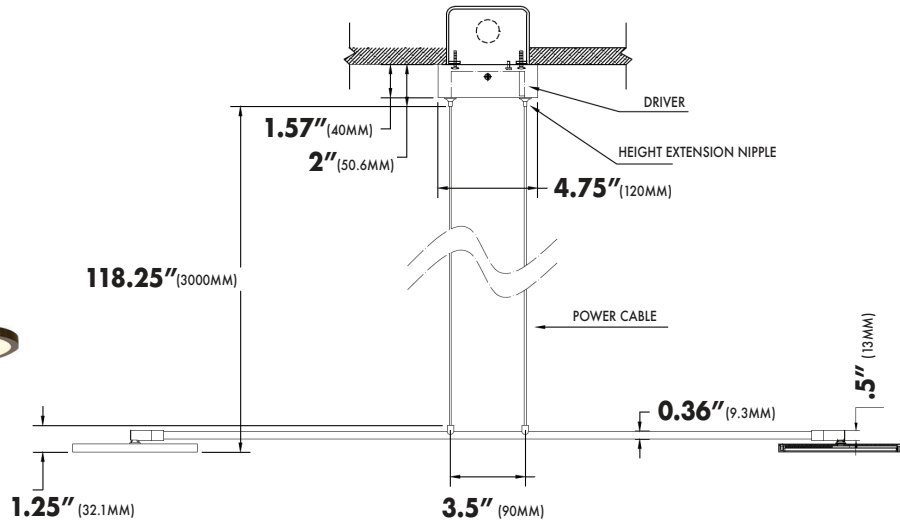

TORINO SERIES
VAP2192AB

LIGHT SPECIFICATIONS LED PENDANT

SPECIFICATIONS

• LUMENS	866.6 LM
• WATTS	15.77 W
• VOLTAGE	120V
• CRI	90
• CCT	3000K
• IP RATED	DRY LOCATION - IP20
• MATERIAL	ALUMINUM / ACRYLIC
• FINISH	ANTIQUE BRASS
• LIFETIME	50000 HOURS
• DIMMABLE	YES
• WARRANTY	5-YEAR LIMITED

THE MEASUREMENTS ARE ROUNDED TO THE NEAREST 1/4"

AVAILABLE FINISHES