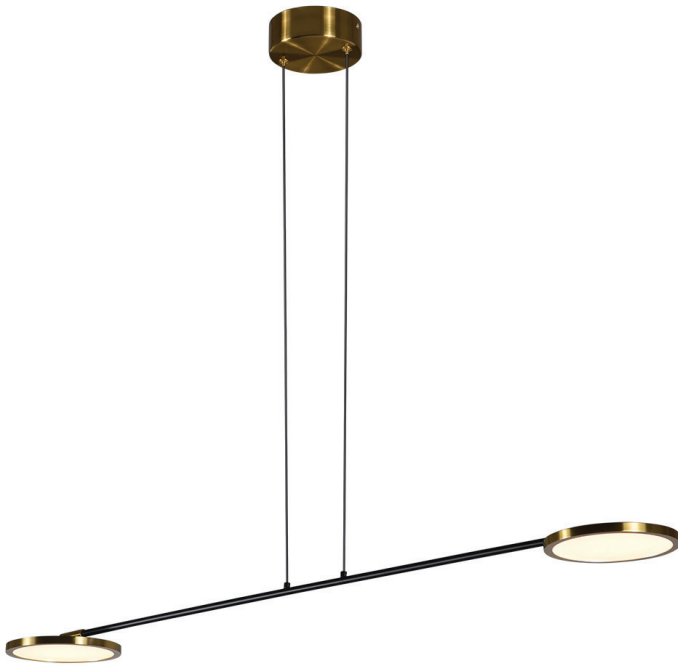

TORINO SERIES
VAP2192AB

LIGHT SPECIFICATIONS LED PENDANT

SPECIFICATIONS

• LUMENS	866.6 LM
• WATTS	15.77 W
• VOLTAGE	120V
• CRI	90
• CCT	3000K
• IP RATED	DRY LOCATION - IP20
• MATERIAL	ALUMINUM / ACRYLIC
• FINISH	ANTIQUE BRASS
• LIFETIME	50000 HOURS
• DIMMABLE	YES
• WARRANTY	5-YEAR LIMITED

THE MEASUREMENTS ARE ROUNDED TO THE NEAREST 1/4"

AVAILABLE FINISHES